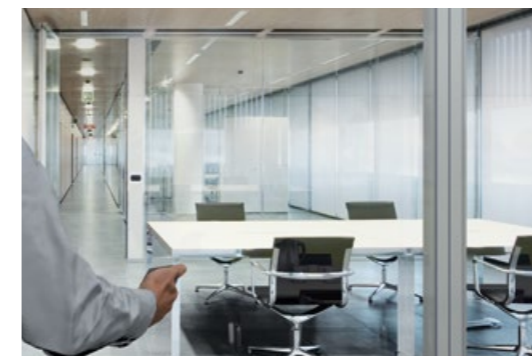

Magic ON. Transparent.

Welcome to the meeting: The room is separated from the outside by mobile partition elements, but still appears open and transparent.